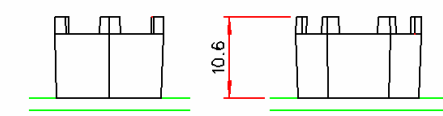

120 - 6°

124 - 25°

126 - 6°x25°

141 - Concentrator

180 - LUXEON® Rebel Holder

Suitable for LUXEON® Rebel Emitters

RGB Rebel Colour Mixer Optics Range

Plain Filter Holder - 160