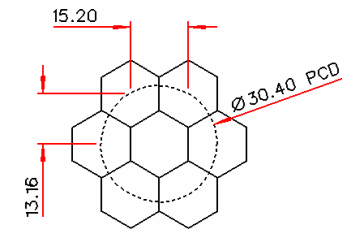

120 - 6°

124 - 25°

126 - 6°x25°

141 - Concentrator

180 - LUXEON® Rebel Holder

Suitable for LUXEON® Rebel Emitters

RGB Rebel Colour Mixer Optics Range

Plain Filter Holder - 160