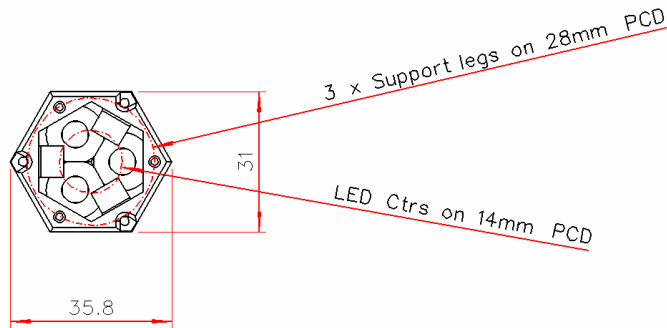

LUXEON® K2 devices

LUXEON® I and LUXEON® III devices

Plain Filter Holder - 160

25 Deg Diffuser - 161

6 x 25 Deg Line Diffuser - 162

Soft Beam Diffuser - 163

Suitable for LUXEON® I, III and K2 Emitters

Standard Rebel LED Optics Range

120 - 6°

124 - 25°

126 - 6°x25°

141 - Concentrator

180 - LUXEON® Rebel Holder

Suitable for LUXEON® Rebel Emitters

RGB Rebel Colour Mixer Optics Range

Plain Filter Holder - 160