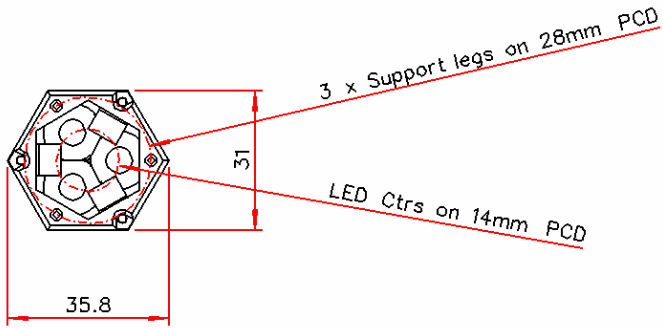

Suitable for LUXEON® Rebel Emitters