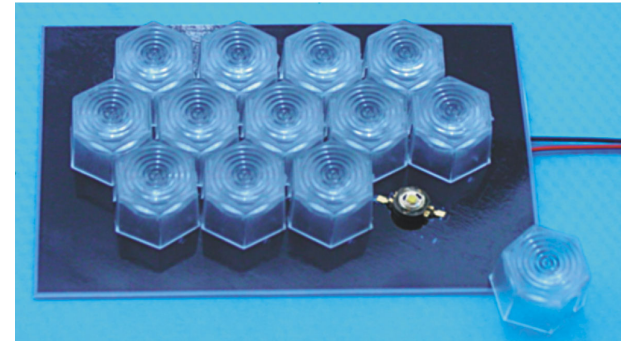

Standard LED Optics Range

120 - 6° Collimator

124 - 25° Collimator

126 - 6°x25° Collimator

129 - 5W 6° Collimator

141 - Concentrator

128 - Holder
LUXEON® I and III Stars

121 - Holder
LUXEON® I, III and V Emitters
and LUXEON® I Stars

151 - Holder
LUXEON® K2 Emitters

Standard 7 Cell LED Optics Range

122 - 6° 7 Cell Collimator

125 - 25° 7 Cell Collimator

140 - 7 Cell Concentrator

130 – 6° to 35° Zoom Optic
used with part 125

174 – MCPCB for LUXEON® I and III

Suitable for LUXEON® I, III and K2 Emitters

“Supa-Hex” LED Optics Range

152 - 6° 7 Cell Collimator

153 - 25° 7 Cell Collimator

154 - 6° x 25° 7 Cell Collimator

Suitable for LUXEON® I, III and K2 Emitters

RGB Colour Mixer Optics Range