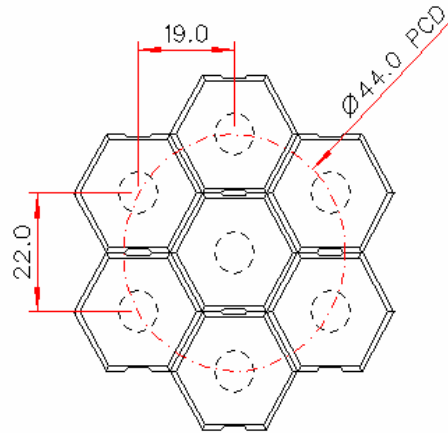

Standard LED Optics Range

120 - 6° Collimator

124 - 25° Collimator

126 - 6°x25° Collimator

129 - 5W 6° Collimator

141 - Concentrator

128 - Holder
LUXEON® I and III Stars

121 - Holder
LUXEON® I, III and V Emitters
and LUXEON® I Stars

151 - Holder
LUXEON® K2 Emitters

Standard 7 Cell LED Optics Range

122 - 6° 7 Cell Collimator

125 - 25° 7 Cell Collimator

140 - 7 Cell Concentrator

130 – 6° to 35° Zoom Optic
used with part 125

174 – MCPCB for LUXEON® I and III

Suitable for LUXEON® I, III and K2 Emitters

“Supa-Hex” LED Optics Range

152 - 6° 7 Cell Collimator

153 - 25° 7 Cell Collimator

154 - 6° x 25° 7 Cell Collimator

Suitable for LUXEON® I, III and K2 Emitters

RGB Colour Mixer Optics Range