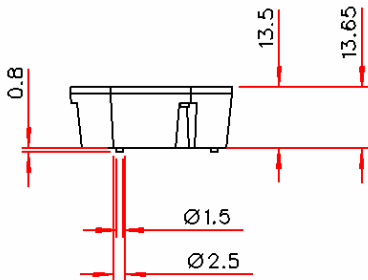

Suitable for LUXEON® Rebel Emitters