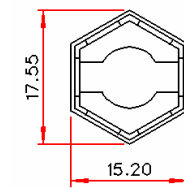

120 - 6°

124 - 25°

126 - 6°x25°

141 - Concentrator

180 - LUXEON® Rebel Holder

Suitable for LUXEON® Rebel Emitters

RGB Rebel Colour Mixer Optics Range

Plain Filter Holder - 160