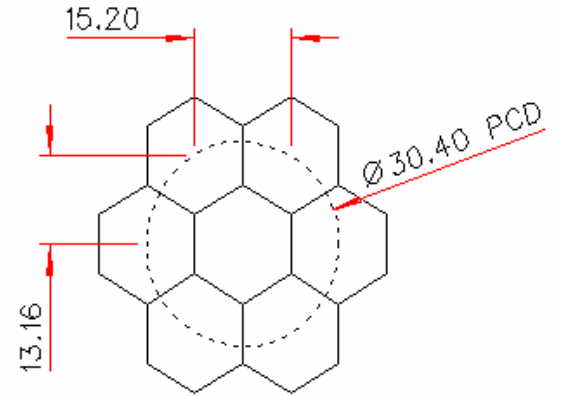

Standard LED Optics Range

Small 12.9mm AF hexagon optic format in 15.2mm AF Holder enables optics to be close-packed in arrays

POL's modular tooling enables custom variants to be made in short lead-times and at low cost

Standard LED Optics Range

120 - 6° Collimator

124 - 25° Collimator

126 - 6°x25° Collimator

129 - 5W 6° Collimator

141 - Concentrator

128 - Holder
LUXEON® I and III Stars

121 - Holder
LUXEON® I, III and V Emitters
and LUXEON® I Stars

151 - Holder
LUXEON® K2 Emitters

Standard 7 Cell LED Optics Range

122 - 6° 7 Cell Collimator

125 - 25° 7 Cell Collimator

140 - 7 Cell Concentrator

130 – 6° to 35° Zoom Optic
used with part 125

174 – MCPCB for LUXEON® I and III