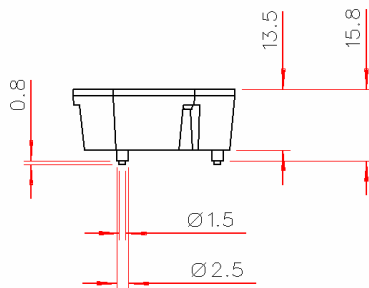

Suitable for LUXEON® I, III and K2 Emitters