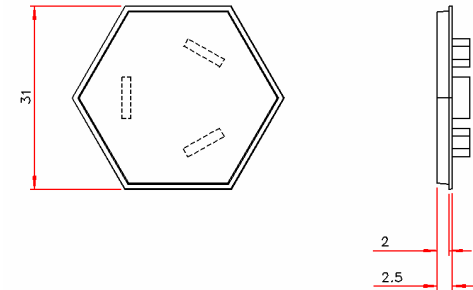

120 - 6°

124 - 25°

126 - 6°x25°

141 - Concentrator

180 - LUXEON® Rebel Holder

Suitable for LUXEON® Rebel Emitters

RGB Rebel Colour Mixer Optics Range

Plain Filter Holder - 160